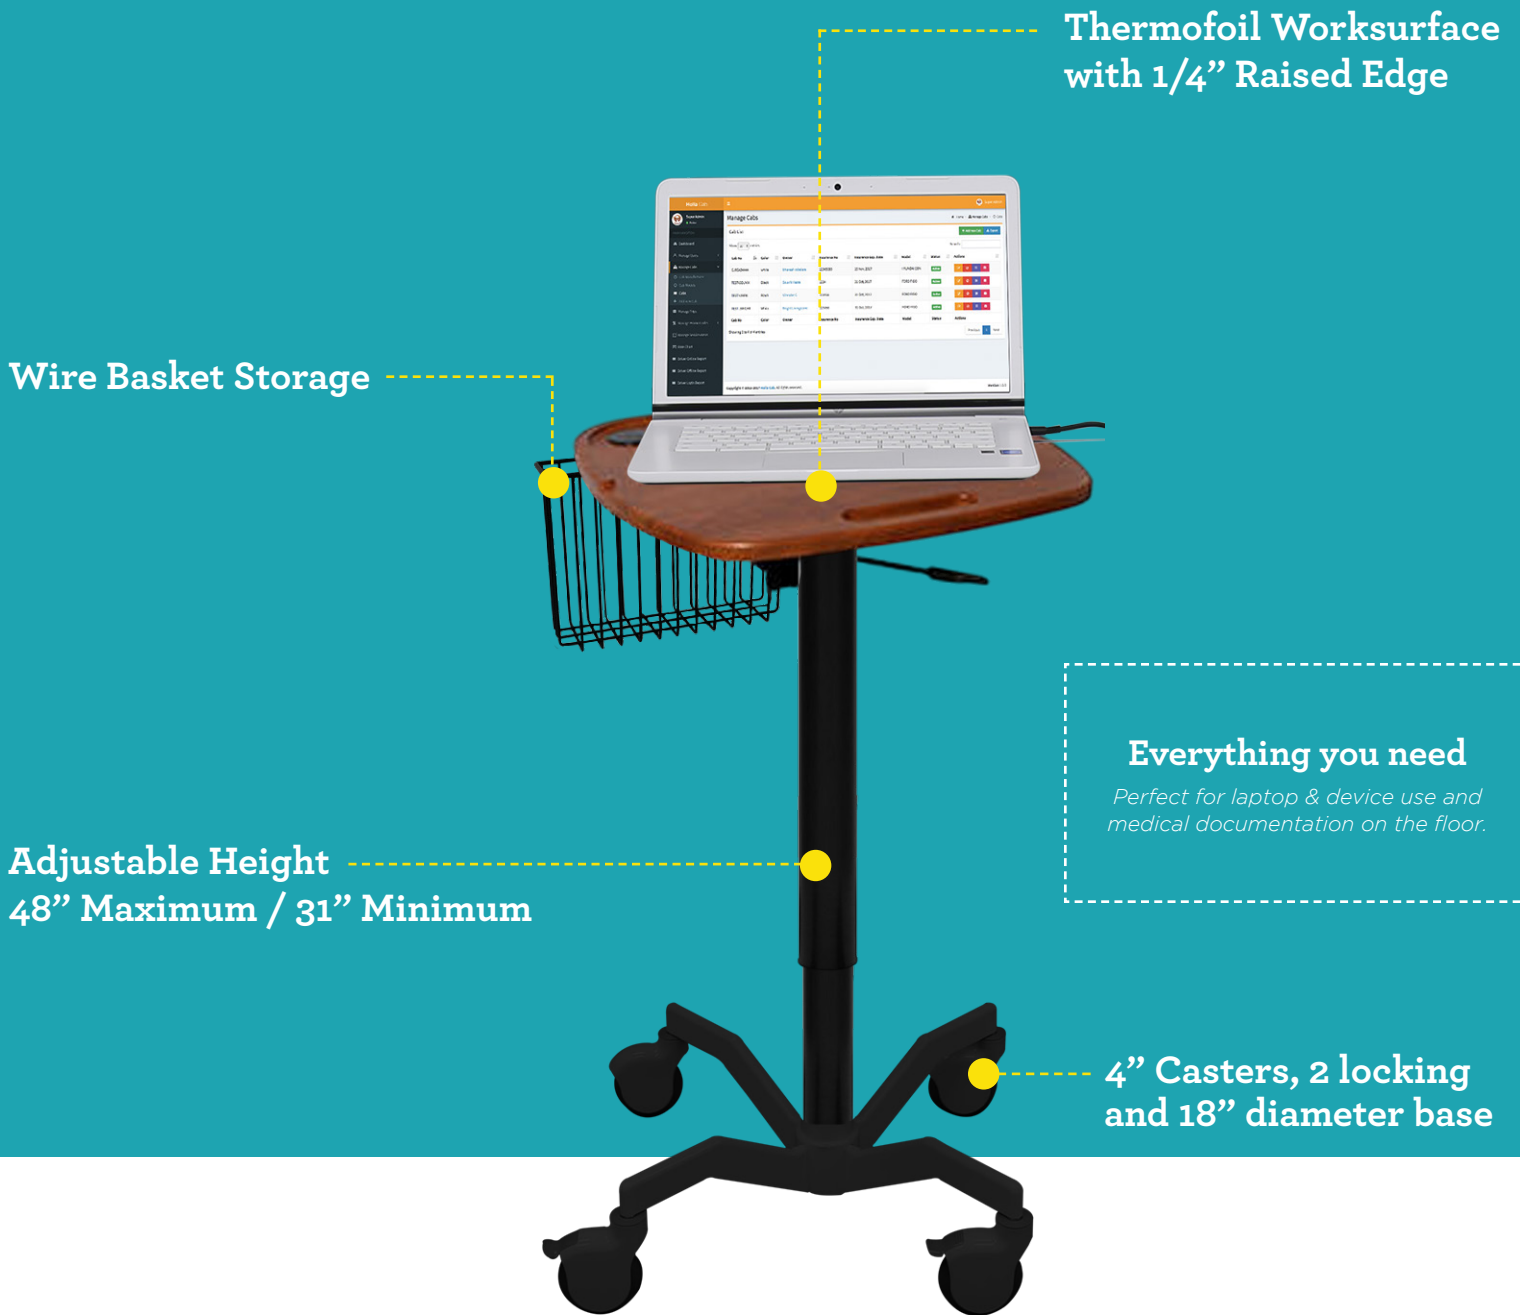

Wire Basket Storage

Thermofoil Worksurface with 1/4" Raised Edge

Adjustable Height
48" Maximum / 31" Minimum

Everything you need
Perfect for laptop & device use and medical documentation on the floor.

4" Casters, 2 locking and 18" diameter base

A future proof cart designed for the demanding healthcare environment.
Let's create your 'Perfect fit' solution together.

Other available options include:

Powered Connectivity for Device Charging, Batteries, Work Surface, USB Data Port,

Cable Management Systems and More